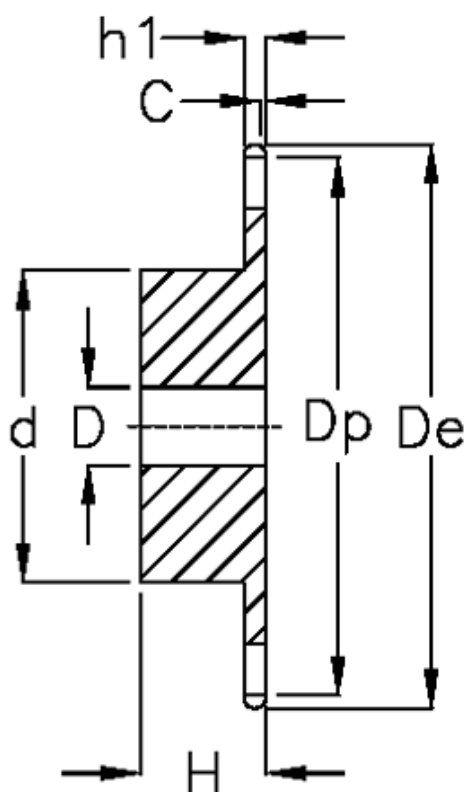

Article number: 616011006033

Description: Sprocket 10 B-1 Z=33 simplex
predrilled

Measures

C = 1.6

d = 95

D = $20 \pm 0,5$

De = 174.5

Dp = 167

For chain size = 5/8" x 3/8"

For chain type = 10 B-1

H = 35

h1 = 9.1

Number of teeth = 33